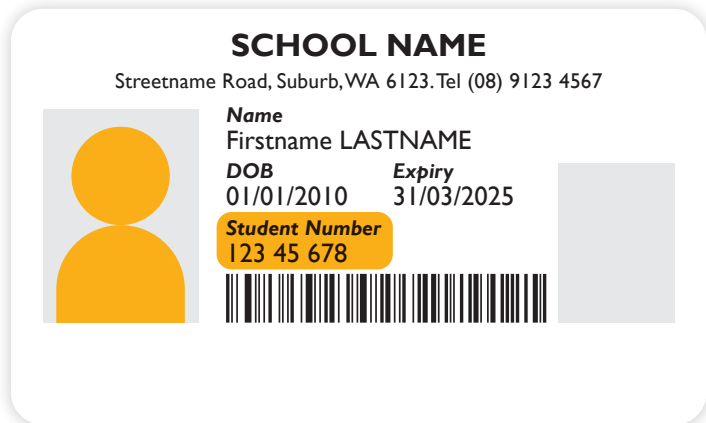

What's a WASN?

A WASN is the WA student number issued by the School Curriculum and Standards Authority (SCSA) at the time of enrolment.

It is an 8-digit number and is sometimes called a SCSA or student number. This number can be found on school reports, including previous NAPLAN results. It may also be on a secondary student's SmartRider.

If your child is in Kindergarten or if you need assistance to identify your WASN, contact your school.

SmartRider