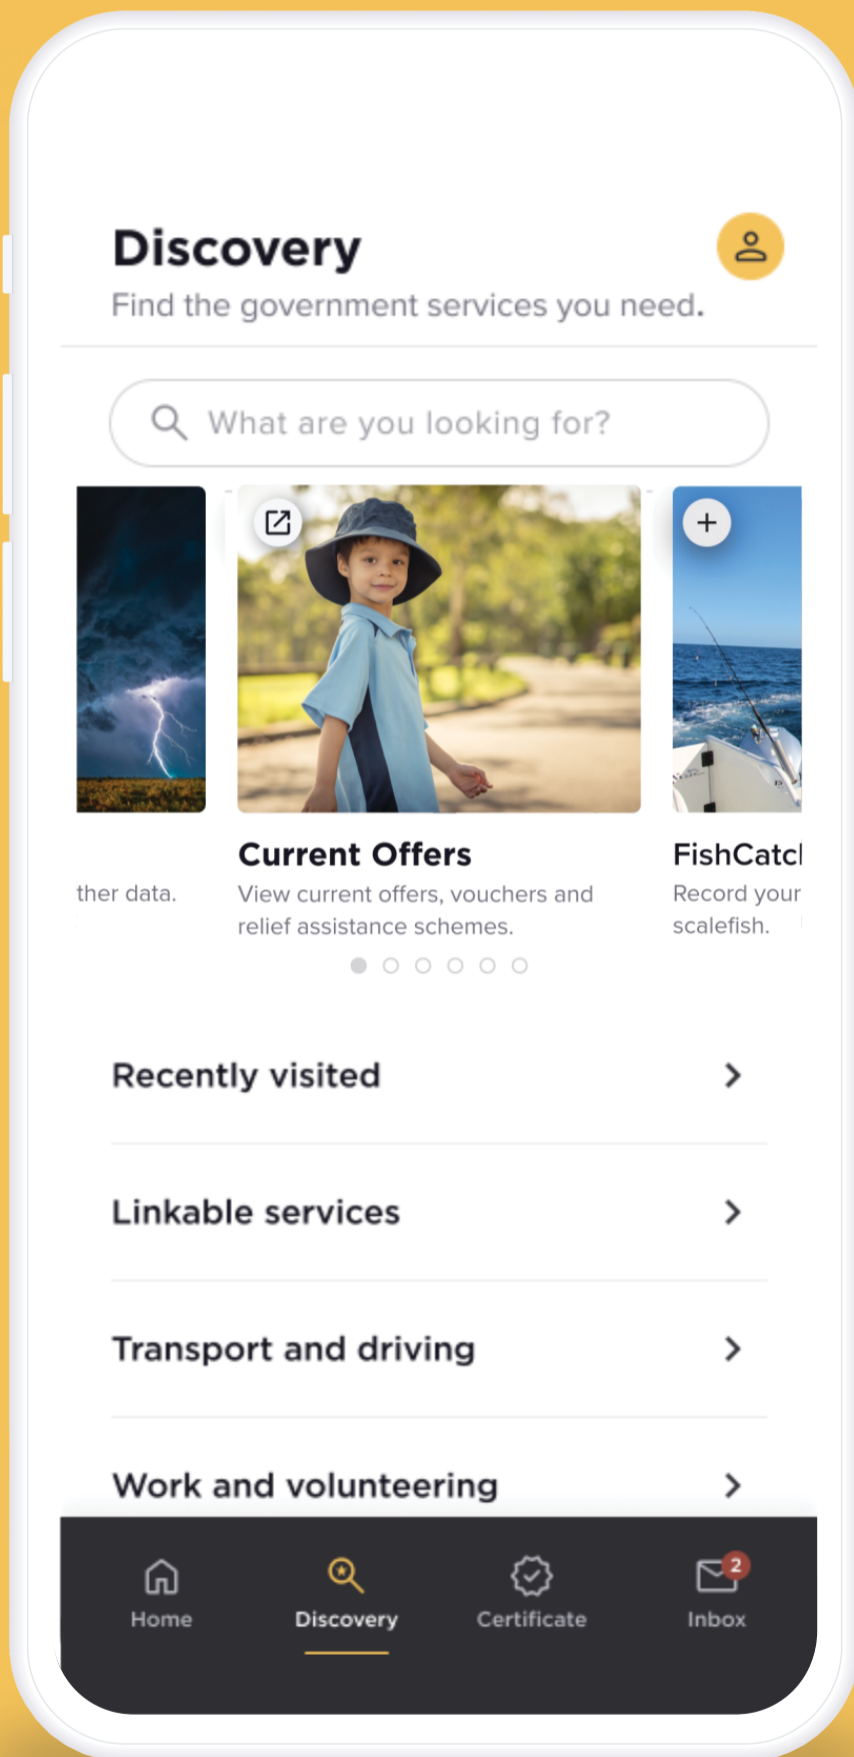

WA Student Assistance Payment

The ServiceWA app is the fastest and most convenient way to claim the payment.

Get ready to apply from 15 April 2024.

Download the latest version of the ServiceWA app and log in with your Digital Identity (myGovID) so you're ready to apply for the offer.

For app support, scan the QR Code or visit [WA.gov.au/servicewaapp](https://www.wa.gov.au/servicewaapp)

For more information on the payment, including eligibility criteria, visit [education.wa.edu.au/wasap](https://www.education.wa.edu.au/wasap)